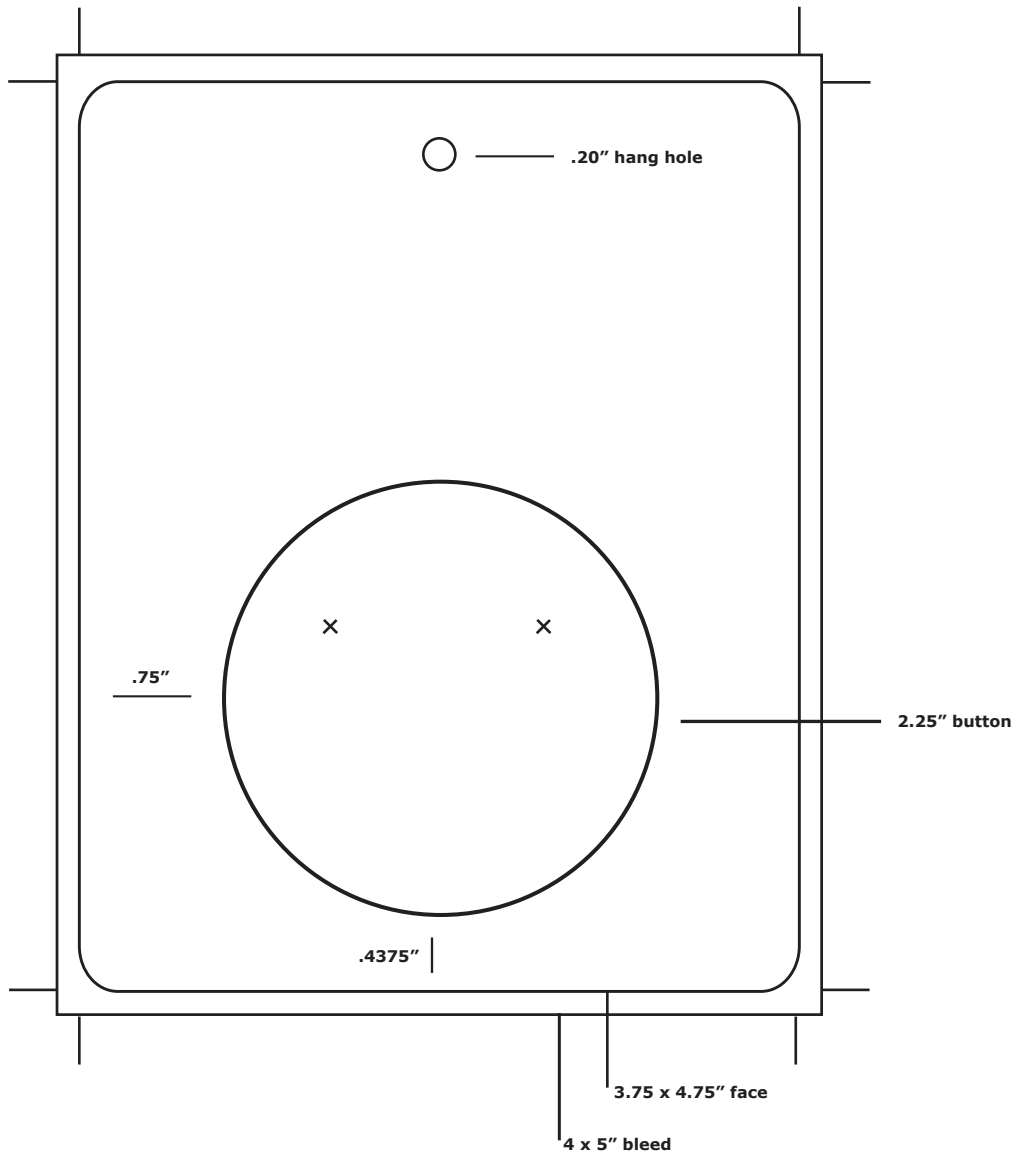

2.25" PACKAGE CARD

**IMAGE GOES IN THE INNER BOX (FACE),
AND BACKGROUND COLOURS MUST EXTEND
OUT TO THE OUTER BOX (BLEED)**