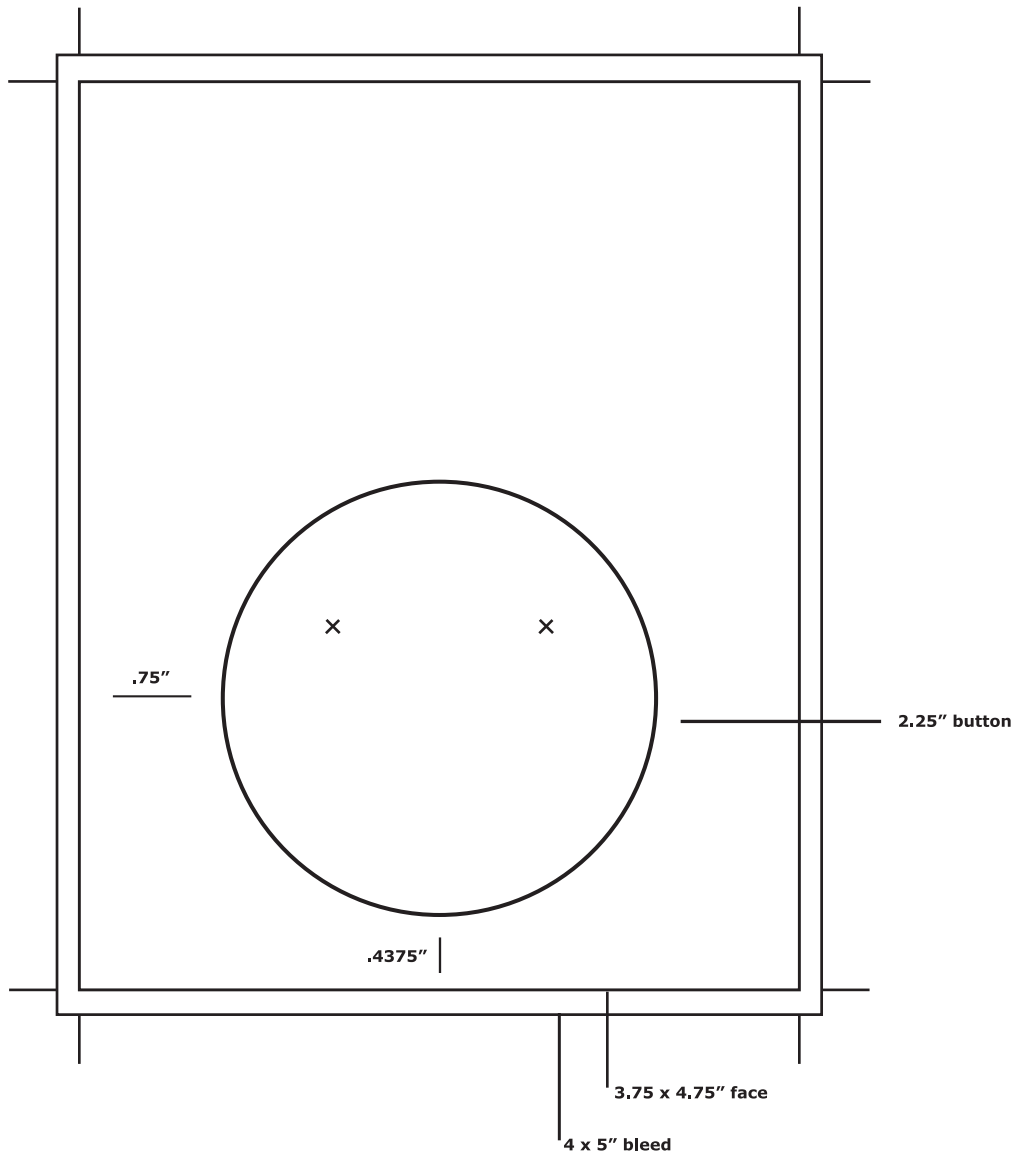

2.25" PACKAGE CARD

**IMAGE GOES IN THE INNER BOX (FACE),
AND BACKGROUND COLOURS MUST EXTEND
OUT TO THE OUTER BOX (BLEED)**