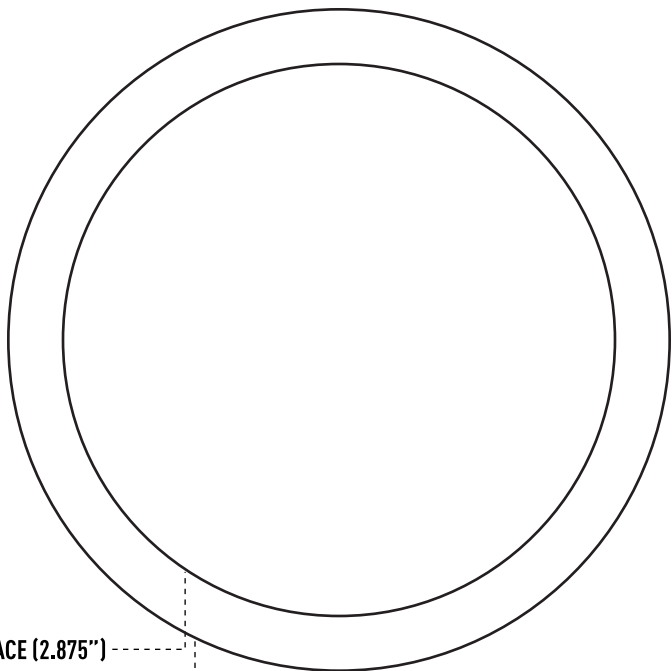

3" BUTTON TEMPLATE

FACE (2.875")

BLEED (3.451")

IMAGE GOES IN THE INNER CIRCLE (BUTTON FACE), AND
BACKGROUND COLOURS MUST EXTEND OUT TO THE OUTER
CIRCLE (BLEED)