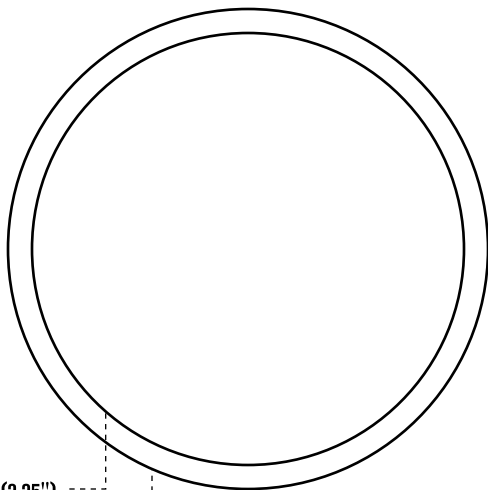

## 2.25" BUTTON TEMPLATE

FACE (2.25")

BLEED (2.5")

IMAGE GOES IN THE INNER CIRCLE (BUTTON FACE), AND  
BACKGROUND COLOURS MUST EXTEND OUT TO THE OUTER  
CIRCLE (BLEED)