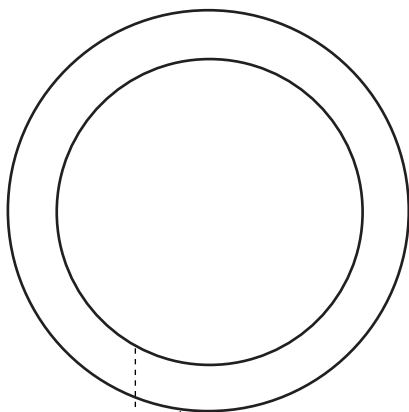

## 1.75" BUTTON TEMPLATE

FACE (1.593)

BLEED (2.088)

**IMAGE GOES IN THE INNER CIRCLE (BUTTON FACE), AND  
BACKGROUND COLOURS MUST EXTEND OUT TO THE  
OUTER CIRCLE (BLEED)**