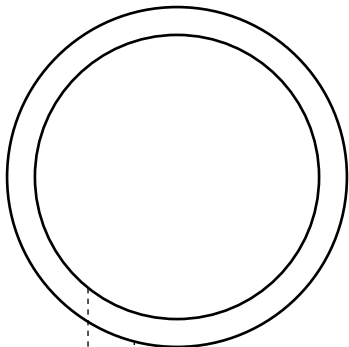

**1.5" BUTTON TEMPLATE**

**FACE (1.48")**

**BLEED (1.77")**

**IMAGE GOES IN THE INNER CIRCLE (BUTTON FACE), AND  
BACKGROUND COLOURS MUST EXTEND OUT TO THE OUTER  
CIRCLE (BLEED)**